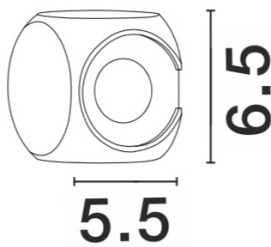

TECHNICAL DRAWING

APPLICATION & MOUNTING

Ambient Working Temp.	Max 40 oC
Type of Protection	IP54
Dimmable	No
Type of Dimming (Optional)	N/A
Mounting type	Surface
Mounting Depth (cm)	N/A
Led Module Replaceable	No
Light Source	LED

NOVA LUCE S.A

Schimatari Viotias
32009, Greece

+30 22620 58 121
+30 22620 56 743

info@novaluce.com
www.novaluce.com