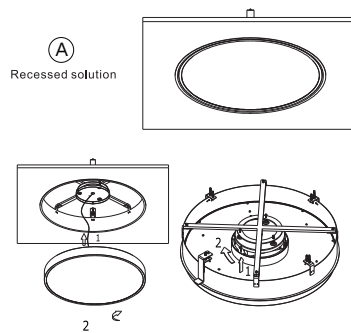

## Recessed Installation

Ø625mm/Ø825mm/Ø1025mm

Create a CutOut ①

Put it in place ②

Tie up parts together ③

Connect wires ④

Tie up the screws & fix it in place by rotating ⑤

Tie up the screws & fix it in place by rotating ⑥

9058123 / 9058124 / 9058125 / 9058126

Ø470mm/Ø670mm

Create a CutOut ①

Tie up screws ②

Connect wires ③

Put it in place ④

Apply a sealer ⑤

Adjust it in the desirable degrees ⑥