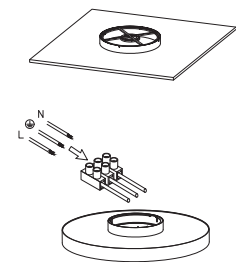

## Recessed Installation

Ø625mm/Ø825mm/Ø1025mm

Create a CutOut ①

Put it in place ②

Tie up parts together ③

Connect wires ④

Tie up the screws & fix it in place by rotating ⑤

Tie up the screws & fix it in place by rotating ⑥

9058123 / 9058124 / 9058125 / 9058126

Ø470mm/Ø670mm

Create a CutOut ①

Tie up screws ②

Connect wires ③

Put it in place ④

Apply a sealer ⑤

Adjust it in the desirable degrees ⑥