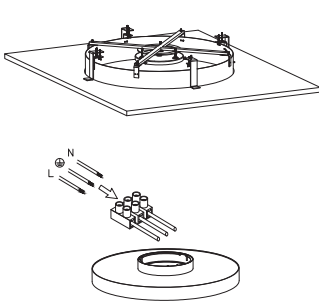

## Recessed Installation

Ø625mm/Ø825mm/Ø1025mm

Create a CutOut ①

Put it in place ②

Tie up parts together ③

Connect wires ④

Tie up the screws & fix it in place by rotating ⑤

Tie up the screws & fix it in place by rotating ⑥

9058123 / 9058124 / 9058125 / 9058126

Ø470mm/Ø670mm

Create a CutOut ①

Tie up screws ②

Connect wires ③

Put it in place ④

Apply a sealer ⑤

Adjust it in the desirable degrees ⑥