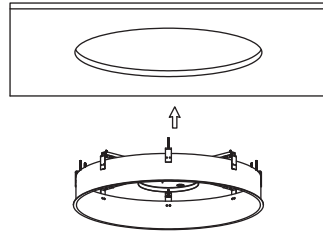

## Recessed Installation

Ø625mm/Ø825mm/Ø1025mm

Create a CutOut ①

Put it in place ②

Tie up parts together ③

Connect wires ④

Tie up the screws & fix it in place by rotating ⑤

Tie up the screws & fix it in place by rotating ⑥

9058123 / 9058124 / 9058125 / 9058126

Ø470mm/Ø670mm

Create a CutOut ①

Tie up screws ②

Connect wires ③

Put it in place ④

Apply a sealer ⑤

Adjust it in the desirable degrees ⑥