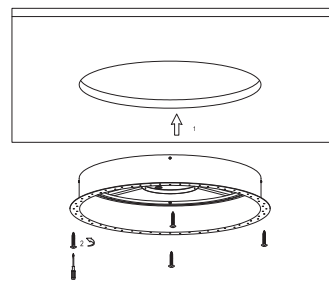

## Recessed Installation

Ø625mm/Ø825mm/Ø1025mm

Create a CutOut ①

Put it in place ②

Tie up parts together ③

Connect wires ④

Tie up the screws & fix it in place by rotating ⑤

Tie up the screws & fix it in place by rotating ⑥

9058123 / 9058124 / 9058125 / 9058126

Ø470mm/Ø670mm

Create a CutOut ①

Tie up screws ②

Connect wires ③

Put it in place ④

Apply a sealer ⑤

Adjust it in the desirable degrees ⑥