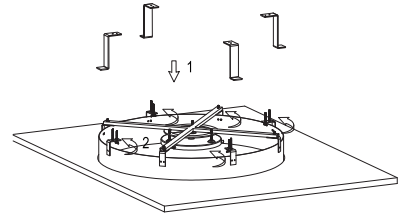

## Recessed Installation

Ø625mm/Ø825mm/Ø1025mm

Create a CutOut ①

Put it in place ②

Tie up parts together ③

Connect wires ④

Tie up the screws & fix it in place by rotating ⑤

Tie up the screws & fix it in place by rotating ⑥

9058123 / 9058124 / 9058125 / 9058126

Ø470mm/Ø670mm

Create a CutOut ①

Tie up screws ②

Connect wires ③

Put it in place ④

Apply a sealer ⑤

Adjust it in the desirable degrees ⑥