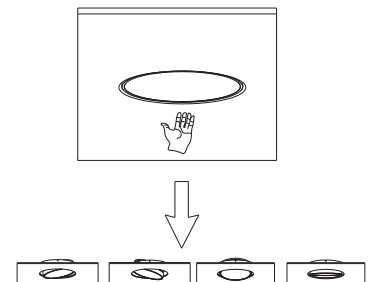

## Recessed Installation

Ø625mm/Ø825mm/Ø1025mm

Create a CutOut ①

Put it in place ②

Tie up parts together ③

Connect wires ④

Tie up the screws & fix it in place by rotating ⑤

Tie up the screws & fix it in place by rotating ⑥

9058123 / 9058124 / 9058125 / 9058126

Ø470mm/Ø670mm

Create a CutOut ①

Tie up screws ②

Connect wires ③

Put it in place ④

Apply a sealer ⑤

Adjust it in the desirable degrees ⑥