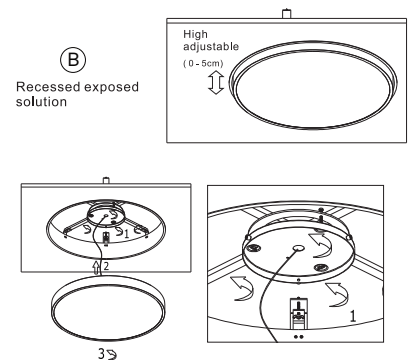

## Recessed Installation

Ø625mm/Ø825mm/Ø1025mm

Create a CutOut ①

Put it in place ②

Tie up parts together ③

Connect wires ④

Tie up the screws & fix it in place by rotating ⑤

Tie up the screws & fix it in place by rotating ⑥

9058123 / 9058124 / 9058125 / 9058126

Ø470mm/Ø670mm

Create a CutOut ①

Tie up screws ②

Connect wires ③

Put it in place ④

Apply a sealer ⑤

Adjust it in the desirable degrees ⑥