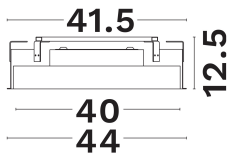

DIMENSION & WEIGHT

LxWxH (cm)	D: 40 H: 12.5 cm
Cut out (cm)	42
Weight (Kgr)	N/A

TECHNICAL DRAWING

MATERIAL & COLOR

Product Color	White
Body Material	Aluminium
Cover Material	N/A

APPLICATION & MOUNTING

Ambient Working Temp.	45 C
Type of Protection	IP20
Protection Class IK	IK03
Dimmable	Yes
Type of Dimming (Optional)	Triac
Mounting type	Recessed
Mounting Depth (cm)	Ceiling
Led Module Replaceable	No
Light Source	Led
Adjustable	Yes

NOVA LUCE

PRODUCT DATASHEET

Version: 001

ELECTRICAL DATA

Power (Nominal)	24
Input voltage (Nominal)	220-240Vac
Mains Frequency	50/60Hz
Output voltage	N/A
Output Current	N/A
Power Factor	N/A
Efficiency	N/A
SVM	N/A
Pst	N/A
Class	I

PHOTOMETRICAL DATA

Luminous Flux	1440
Luminous Efficacy	60
Color Temperature	3000
Light Color (Designation)	Warm White
CRI	>80
SDCM	<3
Beam Angle	120
UGR	N/A

LIFESPAN

Lifetime	50000
----------	--------------