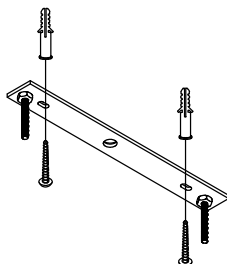

NOVA LUCE

9214138 9214139
9214150 9214151

1

Turn off the general switch

2

Drill holes & apply plastic anchors
With screws

3

Connect the wires

4

Apply the bottom screws

5

Turn on the general switch