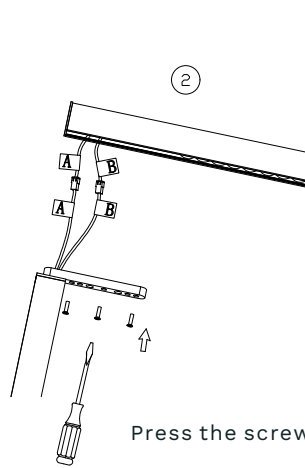

# NOVA LUCE

9060289 / 9060290

Connect wires as marked

Press the screw

Install the magnetic cover

Installing the base plate

Touch panel  
Independent control

• Indirect dimmable