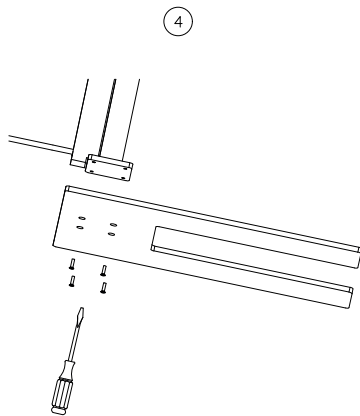

# NOVA LUCE

9060289 / 9060290

Connect wires as marked

Press the screw

Install the magnetic cover

Installing the base plate

Touch panel  
Independent control

• Indirect dimmable