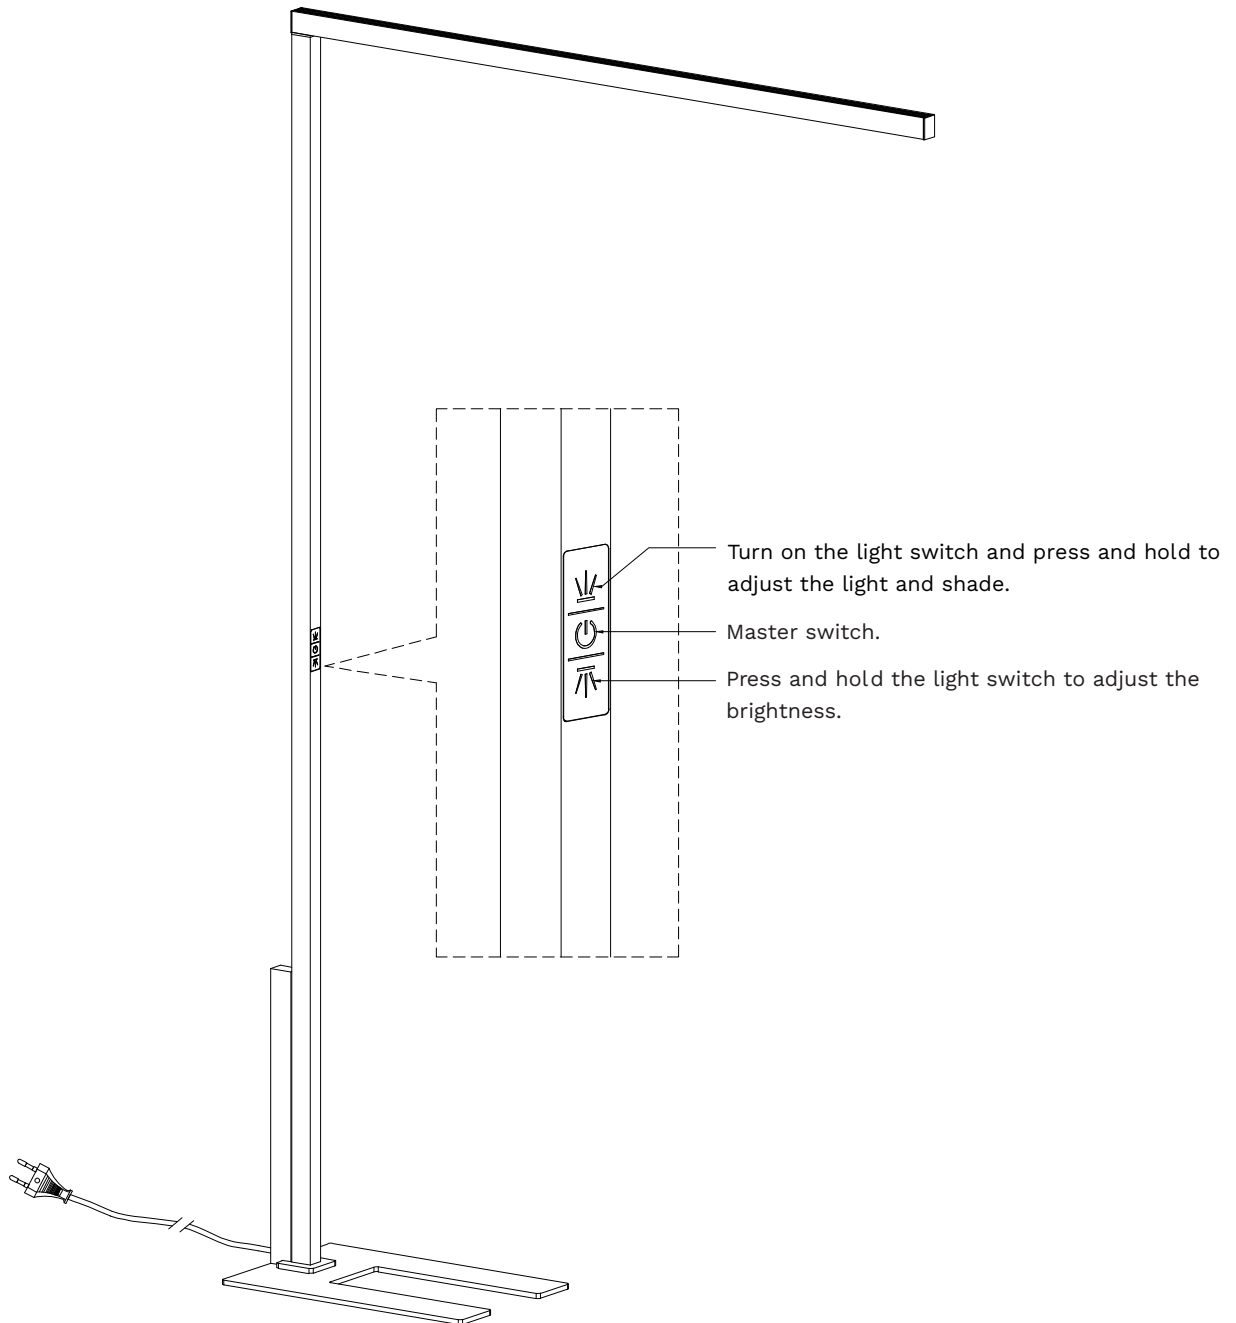

# NOVA LUCE

9060289  
9060290

# NOVA LUCE

9060289 / 9060290

Connect wires as marked

Press the screw

Install the magnetic cover

Installing the base plate

Touch panel  
Independent control

• Indirect dimmable

• Light on / off

• Direct dimmable