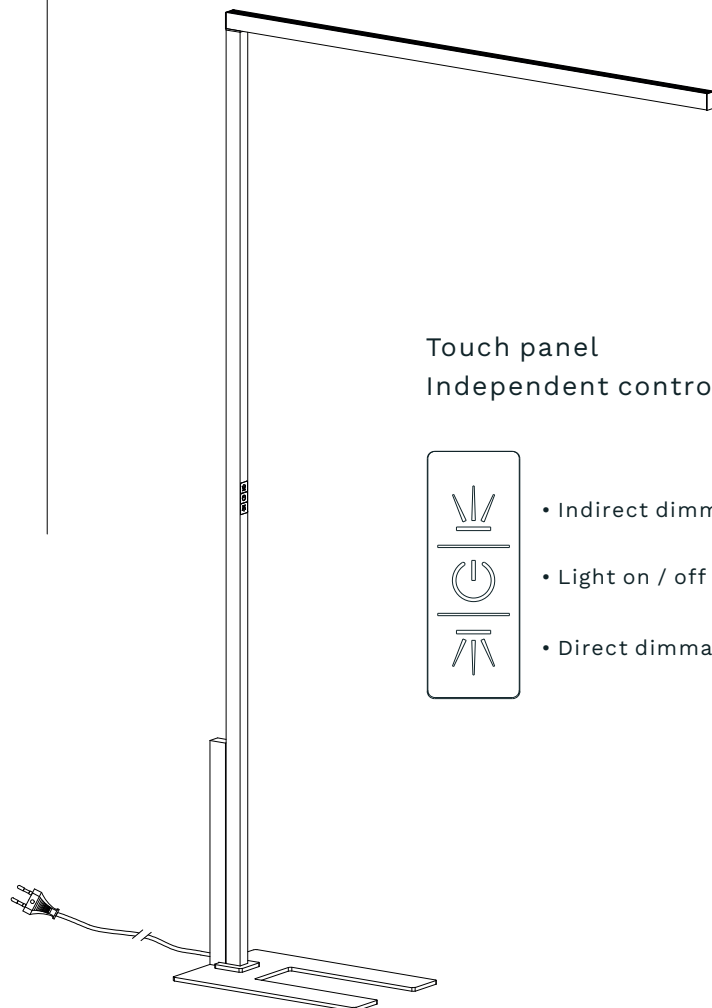

# NOVA LUCE

9060289 / 9060290

Connect wires as marked

Press the screw

Install the magnetic cover

Installing the base plate

Touch panel  
Independent control

• Indirect dimmable

• Light on / off

• Direct dimmable