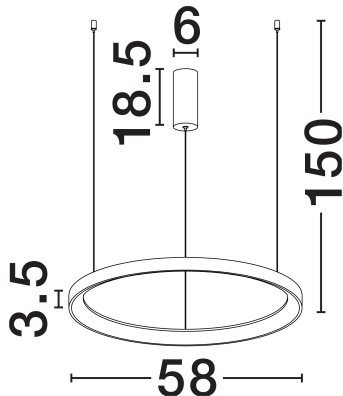

NOVA LUCE

PRODUCT DATASHEET

Version: 001

PRODUCT PHOTOGRAPH

TECHNICAL DRAWING

GENERAL INFORMATION

Product Code	9853683
Collection	Indoor
Product Category	Suspension
Product Family	Pertino
Mounting Location	Wall
Application Environment	Indoor
Specifications	N/A

DIMENSION & WEIGHT

LxWxH (cm)	D: 58 H: 150
Cut Out (cm)	N/A
Weight (Kgr)	2.5

MATERIAL & COLOR

Product Color	Sandy White
Body Material	Aluminium & Acrylic

APPLICATION & MOUNTING

Ambient Working Temp.	Max 45°C
Type of Protection	IP20
Dimmable	Yes
Type of Dimming	Triac
Mounting type	Surface
Mounting Depth (cm)	N/A
Led Module Replaceable	No
Light Source	LED

Power (Nominal)	48W
Input voltage (Nominal)	220-240V
Mains Frequency	50/60Hz

PHOTOMETRICAL DATA

Luminous Flux	2773lm
Color Temperature	3000K
Light Color (Designation)	Warm White

WARRANTY

Warranty	3 Years
----------	----------------