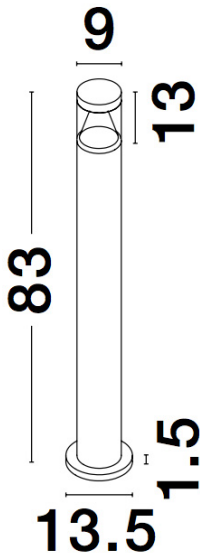

NOVA LUCE

PRODUCT DATASHEET

Version: 001

PRODUCT PHOTOGRAPH

TECHNICAL DRAWING

GENERAL INFORMATION

Product Code	9905024
Collection	Outdoor
Product Category	Bollard
Product Family	ROCK
Mounting Location	Floor
Application Environment	Outdoor

DIMENSION & WEIGHT

LxWxH (cm)	D: 9 H: 83
Cut out (cm)	N/A
Weight (Kgr)	2.2

MATERIAL & COLOR

Product Color	Black
Body Material	Aluminum-Acrylic

APPLICATION & MOUNTING

Ambient Working Temp.	Max 40 °C
Type of Protection	IP65
Dimmable	No
Type of Dimming (Optional)	N/A
Mounting type	Surface
Mounting Depth (cm)	N/A
Led Module Replaceable	No
Light Source	LED

Power (Nominal)	10W
Input voltage (Nominal)	220-240Vac
Mains Frequency	50/60Hz

PHOTOMETRICAL DATA

Luminous Flux	937 lm
Color Temperature	3000K
Light Color (Designation)	Warm White

WARRANTY

Warranty	3 Years
----------	----------------