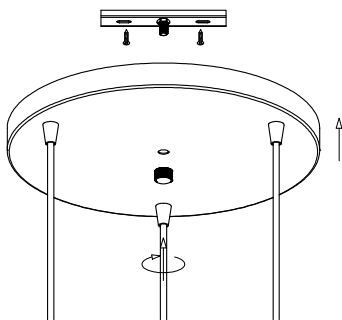

NOVA LUCE

9731214

1

Turn off the general switch

2

Mark, drill holes,
apply plastic anchors
& tie up the screws into place

3

Connect wires

4

Tie up screws to make it stable

5

Apply the bulb by rotating

6

Fix the glass into place by rotating

7

Turn on the general switch