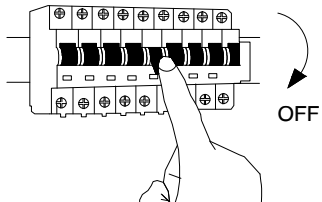

NOVA LUCE

9731214

1

Turn off the general switch

2

Mark, drill holes,
apply plastic anchors
& tie up the screws into place

3

Connect wires

4

Tie up screws to make it stable

5

Apply the bulb by rotating

6

Fix the glass into place by rotating

7

Turn on the general switch