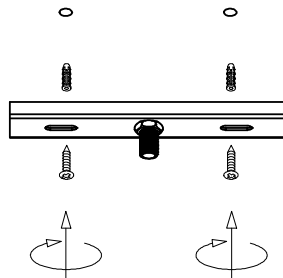

NOVA LUCE

9731214

1

Turn off the general switch

2

Mark, drill holes,
apply plastic anchors
& tie up the screws into place

3

Connect wires

4

Tie up screws to make it stable

5

Apply the bulb by rotating

6

Fix the glass into place by rotating

7

Turn on the general switch