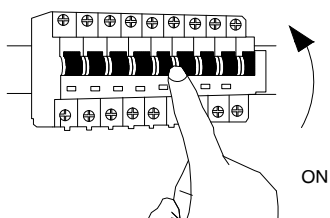

NOVA LUCE

9731214

1

Turn off the general switch

2

Mark, drill holes,
apply plastic anchors
& tie up the screws into place

3

Connect wires

4

Tie up screws to make it stable

5

Apply the bulb by rotating

6

Fix the glass into place by rotating

7

Turn on the general switch