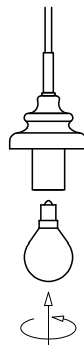

NOVA LUCE

9731214

1

Turn off the general switch

2

Mark, drill holes,
apply plastic anchors
& tie up the screws into place

3

Connect wires

4

Tie up screws to make it stable

5

Apply the bulb by rotating

6

Fix the glass into place by rotating

7

Turn on the general switch