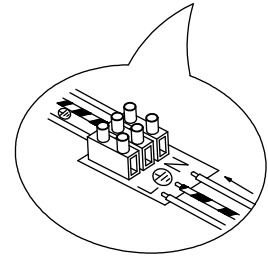

NOVA LUCE

9731214

1

Turn off the general switch

2

Mark, drill holes,
apply plastic anchors
& tie up the screws into place

3

Connect wires

4

Tie up screws to make it stable

5

Apply the bulb by rotating

6

Fix the glass into place by rotating

7

Turn on the general switch