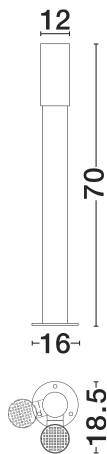

# NOVA LUCE

PRODUCT DATASHEET

Version: 001

## PRODUCT PHOTOGRAPH

## TECHNICAL DRAWING

## DIMENSION & WEIGHT

LxWxH (cm)	D:16 H:70 cm
Cut out (cm)	N/A
Weight (Kgr)	1.95