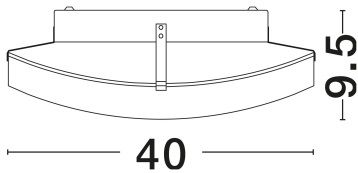

NOVA LUCE

PRODUCT DATASHEET

Version: 001

PRODUCT PHOTOGRAPH

TECHNICAL DRAWING

GENERAL INFORMATION

Product Code	600402
Collection	Indoor
Product Category	Ceiling
Product Family	Anco
Mounting Location	Ceiling
Application Environment	Indoor
Specifications	N/A

DIMENSION & WEIGHT

LxWxH (cm)	D: 40 H: 9.5
Cut Out (cm)	N/A
Weight (Kgr)	2.1

MATERIAL & COLOR

Product Color	Chrome & White Saturated
Body Material	Metal & Glass

APPLICATION & MOUNTING

Ambient Working Temp.	Max 45°C
Type of Protection	IP20
Dimmable	Yes
Type of Dimming	N/A
Mounting type	Surface
Mounting Depth (cm)	N/A
Led Module Replaceable	Yes
Light Source	E27