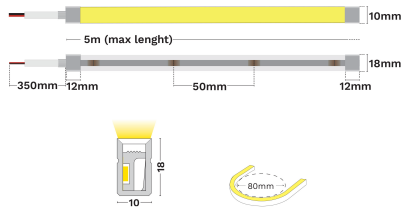

COMPATIBLE WITH

— On/Off Driver: N/A

— Triac Driver: N/A

— Dali Driver: N/A

GENERAL INFORMATION

Product Code	9540142
Product Category	Neon Flex
Product Family	Kema 10X18
Mounting Location	N/A
Application Environment	Outdoor

DIMENSION & WEIGHT

LxWxH (cm)	L:5m 10x18 mm
Cut out (cm)	N/A
Weight (Kgr)	N/A

MATERIAL & COLOR

Product Color	N/A
Body Material	Silicone
Cover Material	N/A

APPLICATION & MOUNTING

Ambient Working Temp.	45 C
Type of Protection	IP68
Protection Class IK	N/A
Dimmable	Yes
Type of Dimming (Optional)	Triac/Dali
Mounting type	N/A
Mounting Depth (cm)	N/A
Led Module Replaceable	No
Light Source	Led
Adjustable	No

NOVA LUCE S.A

Schimatari Viotias
32009, Greece

+30 22620 58 121
+30 22620 56 743

info@novaluce.com
www.novaluce.com