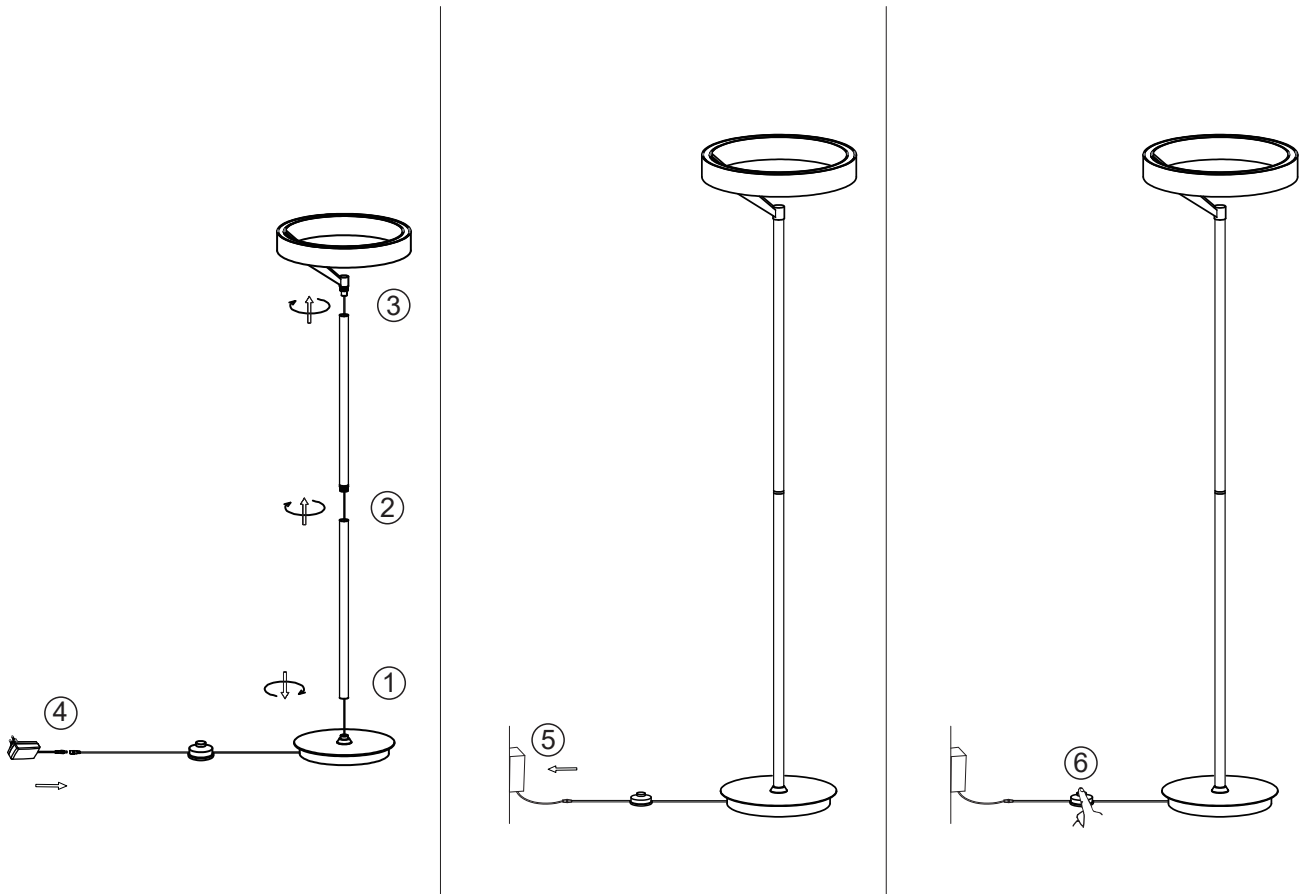

NOVA LUCE

9695128, 9695129

1. 2. 3. Assemble parts into place by rotate
4. Click cords together
5. Plug it in power
6. Press the switch to turn the lamp on/ off