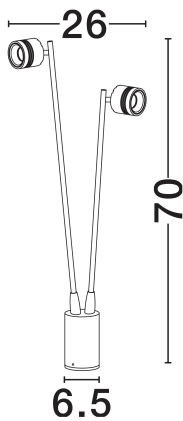

## PRODUCT PHOTOGRAPH

## TECHNICAL DRAWING

## DIMENSION & WEIGHT

LxWxH (cm)	L:26 H:70 cm
Cut out (cm)	N/A
Weight (Kgr)	0.65