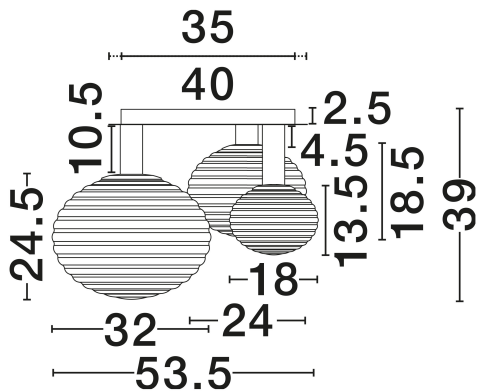

TECHNICAL DRAWING

GENERAL INFORMATION

Product Code	9028848
Collection	Indoor
Product Category	Ceiling
Product Family	Allen
Mounting Location	Ceiling
Application Environment	Indoor
Specifications	N/A

DIMENSION & WEIGHT

LxWxH (cm)	L: 53.5 W: 48 H: 39
Cut Out (cm)	N/A
Weight (Kgr)	6.2

MATERIAL & COLOR

Product Color	Milky White Structured & Matt Gold
Body Material	Glass & Metal

APPLICATION & MOUNTING

Ambient Working Temp.	Max 45°C
Type of Protection	IP20
Dimmable	Yes
Type of Dimming	N/A
Mounting type	Surface
Mounting Depth (cm)	N/A
Led Module Replaceable	Yes
Light Source	?27 & E14

NOVA LUCE S.A

Schimatari Viotias
32009, Greece

+30 22620 58 121
+30 22620 56 743

info@novaluce.com
www.novaluce.com