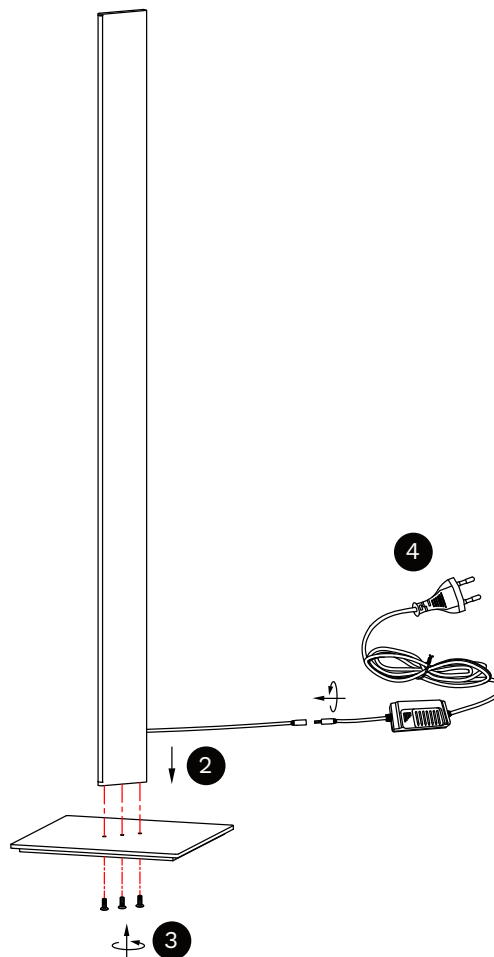

# NOVA LUCE

9100148 9100149

Turn off the general switch

Turn on the general switch

1. Turn off general switch
2. Apply the element in place
3. Apply screws
4. Plug it in
5. Turn on the general switch