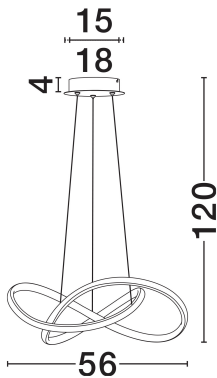

GENERAL INFORMATION

Product Code	9248107
Collection	Indoor
Product Category	Suspension
Product Family	Amara
Mounting Location	Wall
Application Environment	Indoor
Specifications	N/A

DIMENSION & WEIGHT

LxWxH (cm)	D: 56 H: 120
Cut Out (cm)	N/A
Weight (Kgr)	1.1

MATERIAL & COLOR

Product Color	Sandy Black
Body Material	Aluminium & Acrylic

APPLICATION & MOUNTING

Ambient Working Temp.	Max 45°C
Type of Protection	IP20
Dimmable	No
Type of Dimming	N/A
Mounting type	Surface
Mounting Depth (cm)	N/A
Led Module Replaceable	No
Light Source	LED

NOVA LUCE S.A

Schimatari Viotias
32009, Greece

+30 22620 58 121
+30 22620 56 743

info@novaluce.com
www.novaluce.com