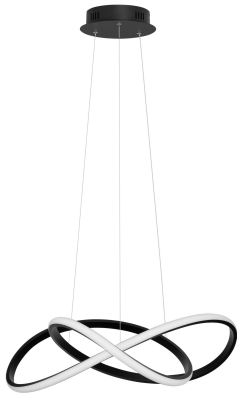

NOVA LUCE

PRODUCT DATASHEET

Version: 001

PRODUCT PHOTOGRAPH

TECHNICAL DRAWING