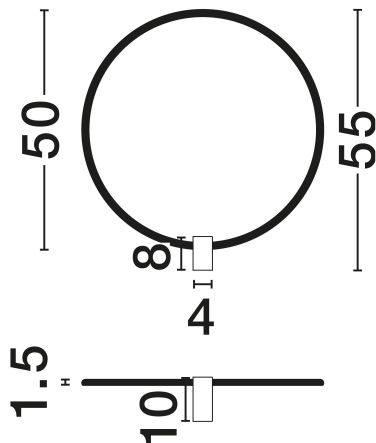

NOVA LUCE

PRODUCT DATASHEET

Version: 001

PRODUCT PHOTOGRAPH

TECHNICAL DRAWING

GENERAL INFORMATION

Product Code	9060269
Collection	Indoor
Product Category	Wall
Product Family	Cercio
Mounting Location	Wall
Application Environment	Indoor
Specifications	N/A

DIMENSION & WEIGHT

LxWxH (cm)	D: 50 W: 10 H: 55
Cut Out (cm)	N/A
Weight (Kgr)	0.8

MATERIAL & COLOR

Product Color	Sandy Black
Body Material	Aluminium

APPLICATION & MOUNTING

Ambient Working Temp.	Max 45°C
Type of Protection	IP20
Dimmable	Yes
Type of Dimming	Triac
Mounting type	Surface
Mounting Depth (cm)	N/A
Led Module Replaceable	No
Light Source	LED

Power (Nominal)	21W
Input voltage (Nominal)	220-240V
Mains Frequency	50/60Hz

PHOTOMETRICAL DATA

Luminous Flux	1050lm
Color Temperature	2700-3000-4000K
Light Color (Designation)	WW - NW

WARRANTY

Warranty	3 Years
----------	----------------