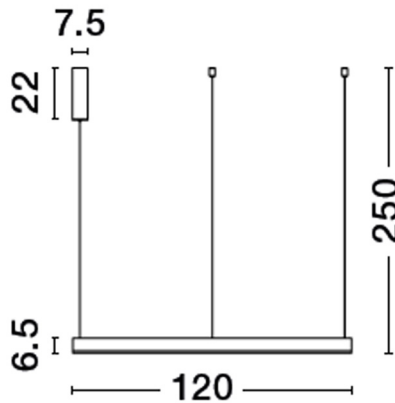

NOVA LUCE

PRODUCT DATASHEET

Version: 001

PRODUCT PHOTOGRAPH

TECHNICAL DRAWING

GENERAL INFORMATION

Product Code	9530202
Collection	Decorative
Product Category	Suspension
Product Family	Motif
Mounting Location	Ceiling
Application Environment	Indoor

DIMENSION & WEIGHT

LxWxH (cm)	D: 120 H: 250
Cut out (cm)	N/A
Weight (Kgr)	3.9

MATERIAL & COLOR

Product Color	Brass Gold
Body Material	Aluminium & Acrylic

APPLICATION & MOUNTING

Ambient Working Temp.	Max 45 oC
Type of Protection	IP20
Dimmable	Yes
Type of Dimming (Optional)	Triac
Mounting type	Ceiling
Mounting Depth (cm)	N/A
Led Module Replaceable	No
Light Source	LED

Power (Nominal)	72W
Input voltage (Nominal)	220-240Vac
Mains Frequency	50/60Hz

PHOTOMETRICAL DATA

Luminous Flux	5250 lm
Color Temperature	3000K
Light Color (Designation)	Warm White

WARRANTY

Warranty	3 Years
----------	----------------