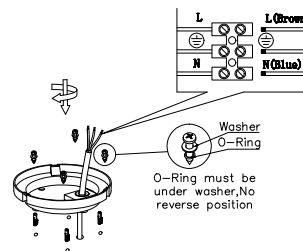

NOVA LUCE

9030152

1

Turn off the general switch

2

Remove the screws & the top cap

3

Connect the wires

4

Apply the screws with
The bulb & top cap

5

Turn on the general switch