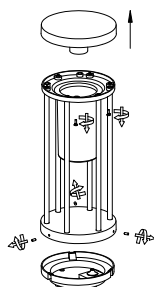

NOVA LUCE

9030152

1

Turn off the general switch

2

Remove the screws & the top cap

3

Connect the wires

4

Apply the screws with
The bulb & top cap

5

Turn on the general switch