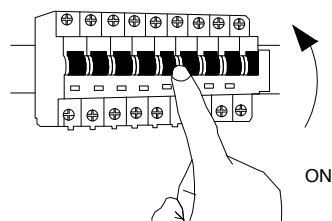

NOVA LUCE

9030152

1

Turn off the general switch

2

Remove the screws & the top cap

3

Connect the wires

4

Apply the screws with
The bulb & top cap

5

Turn on the general switch