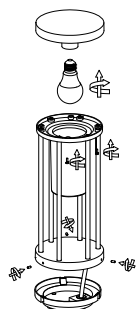

NOVA LUCE

9030152

1

Turn off the general switch

2

Remove the screws & the top cap

3

Connect the wires

4

Apply the screws with
The bulb & top cap

5

Turn on the general switch