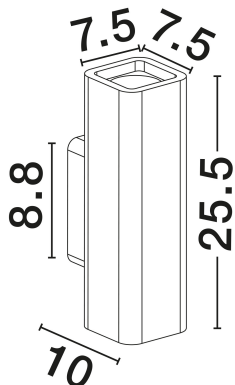

NOVA LUCE

PRODUCT DATASHEET

Version: 001

PRODUCT PHOTOGRAPH

GENERAL INFORMATION

Product Code	9540403
Collection	Indoor
Product Category	Wall
Product Family	Serene
Mounting Location	Wall
Application Environment	Indoor
Specifications	N/A

DIMENSION & WEIGHT

LxWxH (cm)	L: 7.5 W: 10 H: 25.5
Cut Out (cm)	N/A
Weight (Kgr)	1.65

MATERIAL & COLOR

Product Color	Sandy White
Body Material	Gypsum

TECHNICAL DRAWING

APPLICATION & MOUNTING

Ambient Working Temp.	Max 45°C
Type of Protection	IP20
Dimmable	Yes
Type of Dimming	N/A
Mounting type	Surface
Mounting Depth (cm)	N/A
Led Module Replaceable	Yes
Light Source	GU10

Power (Nominal)	2x10W
Input voltage (Nominal)	100-240V
Mains Frequency	50/60Hz

PHOTOMETRICAL DATA

Luminous Flux	N/A
Color Temperature	N/A
Light Color (Designation)	N/A

WARRANTY

Warranty	3 Years
----------	----------------