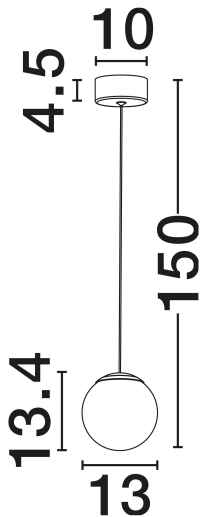

NOVA LUCE

PRODUCT DATASHEET

Version: 001

PRODUCT PHOTOGRAPH

TECHNICAL DRAWING

GENERAL INFORMATION

Product Code	9061435
Collection	Indoor
Product Category	Suspension
Product Family	Nuvole
Mounting Location	Ceiling
Application Environment	Indoor
Specifications	N/A

DIMENSION & WEIGHT

LxWxH (cm)	D: 13 W: 13 H: 150
Cut Out (cm)	N/A
Weight (Kgr)	0.75

MATERIAL & COLOR

Product Color	Opal & Sandy Black
Body Material	Glass & Aluminium

APPLICATION & MOUNTING

Ambient Working Temp.	Max 45°C
Type of Protection	IP20
Dimmable	No
Type of Dimming	N/A
Mounting type	Surface
Mounting Depth (cm)	N/A
Led Module Replaceable	No
Light Source	LED

Power (Nominal)	8W
Input voltage (Nominal)	220-240V
Mains Frequency	50/60Hz

PHOTOMETRICAL DATA

Luminous Flux	400lm
Color Temperature	3000K
Light Color (Designation)	Warm White

WARRANTY

Warranty	3 Years
----------	----------------