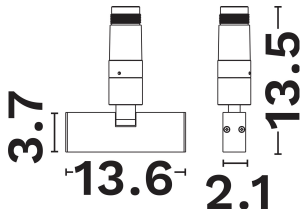

COMPATIBLE WITH

— On/Off Driver: N/A

— Triac Driver: N/A

— Dali Driver: N/A

GENERAL INFORMATION

Product Code	9492812
Product Category	Systems
Product Family	Imagine Lighting Systems
Mounting Location	Ceiling
Application Environment	Indoor

DIMENSION & WEIGHT

LxWxH (cm)	L: 13.6 W: 3.1 H: 13.5
Cut out (cm)	N/A
Weight (Kgr)	N/A

MATERIAL & COLOR

Product Color	Black
Body Material	Aluminium
Cover Material	N/A

APPLICATION & MOUNTING

Ambient Working Temp.	45 C
Type of Protection	IP20
Protection Class IK	IK03
Dimmable	No
Type of Dimming (Optional)	N/A
Mounting type	Surface
Mounting Depth (cm)	Ceiling
Led Module Replaceable	No
Light Source	Led
Adjustable	Yes

NOVA LUCE S.A

Schimatari Viotias
32009, Greece

+30 22620 58 121
+30 22620 56 743

info@novaluce.com
www.novaluce.com