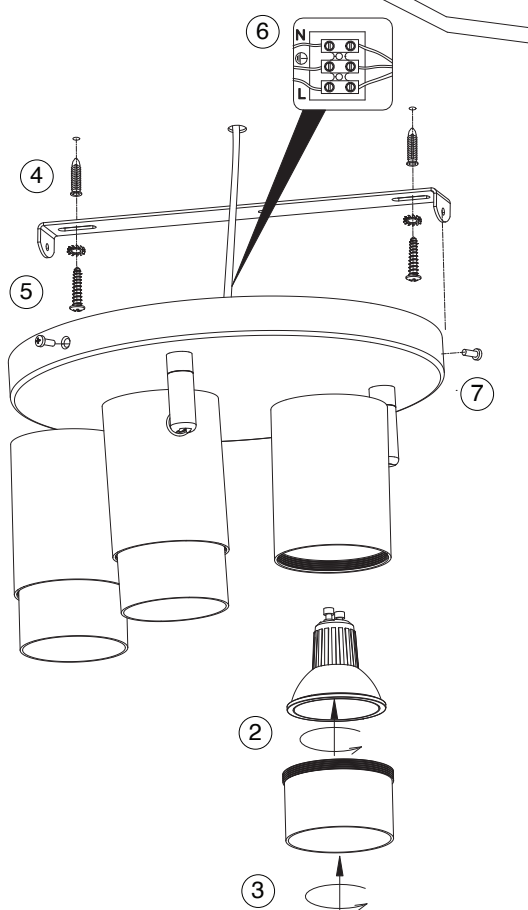

NOVA LUCE

9111438

1

Turn off the general Switch

2. Insert the bulb by rotating
3. Fix the cap into place, by tidying it up
4. Mark & drill holes & apply plastic anchors
5. Apply nuts & tie up screws to make it stable
6. Connect wires
7. Apply side screws

8

Turn on the general Switch

9