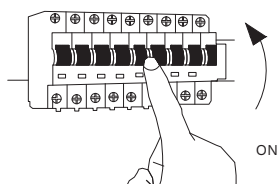

NOVA LUCE

9111438

1

Turn off the general Switch

2. Insert the bulb by rotating
3. Fix the cap into place, by tidying it up
4. Mark & drill holes & apply plastic anchors
5. Apply nuts & tie up screws to make it stable
6. Connect wires
7. Apply side screws

8

Turn on the general Switch

9