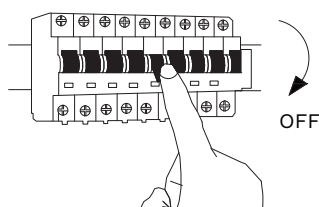

NOVA LUCE

9111438

1

Turn off the general Switch

2. Insert the bulb by rotating
3. Fix the cap into place, by tidying it up
4. Mark & drill holes & apply plastic anchors
5. Apply nuts & tie up screws to make it stable
6. Connect wires
7. Apply side screws

8

Turn on the general Switch

9