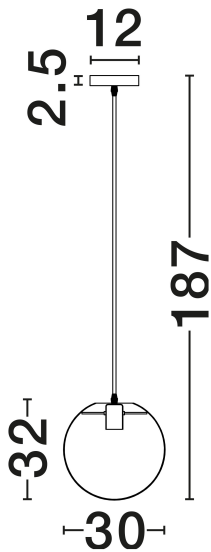

NOVA LUCE

PRODUCT DATASHEET

Version: 001

PRODUCT PHOTOGRAPH

TECHNICAL DRAWING

GENERAL INFORMATION

Product Code	9416930
Collection	Indoor
Product Category	Suspension
Product Family	Mirale
Mounting Location	Ceiling
Application Environment	Indoor
Specifications	N/A

DIMENSION & WEIGHT

LxWxH (cm)	D: 30 H: 187
Cut Out (cm)	N/A
Weight (Kgr)	1.26

MATERIAL & COLOR

Product Color	Clear & Gold
Body Material	Glass & Metal

APPLICATION & MOUNTING

Ambient Working Temp.	Max 45°C
Type of Protection	IP20
Dimmable	N/A
Type of Dimming	N/A
Mounting type	Surface
Mounting Depth (cm)	N/A
Led Module Replaceable	Yes
Light Source	E27

Power (Nominal)	1x12W
Input voltage (Nominal)	100-240V
Mains Frequency	50/60Hz

PHOTOMETRICAL DATA

Luminous Flux	N/A
Color Temperature	N/A
Light Color (Designation)	N/A

WARRANTY

Warranty	3 Years
----------	----------------