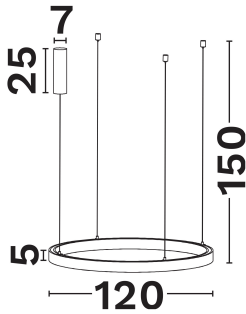

NOVA LUCE

PRODUCT DATASHEET

Version: 001

PRODUCT PHOTOGRAPH

TECHNICAL DRAWING

COMPATIBLE WITH

— On/Off Driver: N/A

— Triac Driver: N/A

— Dali Driver: N/A

GENERAL INFORMATION

Product Code	9580050
Product Category	Ceiling-Led
Product Family	Halo Magnetic
Mounting Location	Ceiling
Application Environment	Indoor

DIMENSION & WEIGHT

LxWxH (cm)	D: 120 H: 150 cm
Cut out (cm)	N/A
Weight (Kgr)	N/A

Power (Nominal)	60
Input voltage (Nominal)	220-240Vac
Mains Frequency	50/60Hz
Output voltage	N/A
Output Current	N/A
Power Factor	N/A
Efficiency	N/A
SVM	N/A
Pst	N/A
Class	N/A

PHOTOMETRICAL DATA

Luminous Flux	N/A
Luminous Efficacy	N/A
Color Temperature	3000
Light Color (Designation)	Warm White
CRI	N/A
SDCM	<3
Beam Angle	N/A
UGR	N/A