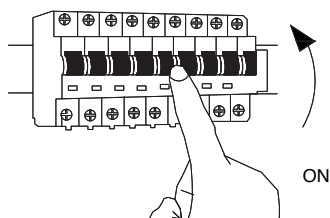

NOVA LUCE

9236415 9236416

1

Turn off the general switch

8

Turn on the general switch

1. Turn off general switch
2. Remove side screws
3. Drill holes apply plastic anchors
4. Apply screws
5. Connect wires
6. Place the element in place
7. Apply side screws
8. Turn on the general switch