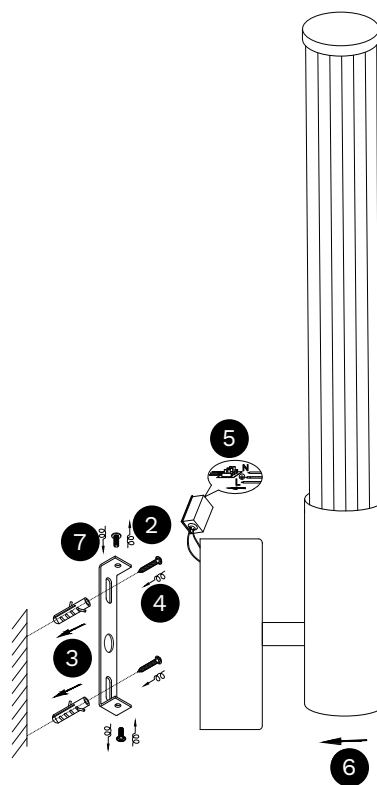

NOVA LUCE

9236415 9236416

1

Turn off the general switch

8

Turn on the general switch

1. Turn off general switch
2. Remove side screws
3. Drill holes apply plastic anchors
4. Apply screws
5. Connect wires
6. Place the element in place
7. Apply side screws
8. Turn on the general switch