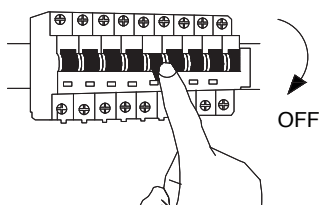

NOVA LUCE

9236415 9236416

1

Turn off the general switch

8

Turn on the general switch

1. Turn off general switch
2. Remove side screws
3. Drill holes apply plastic anchors
4. Apply screws
5. Connect wires
6. Place the element in place
7. Apply side screws
8. Turn on the general switch