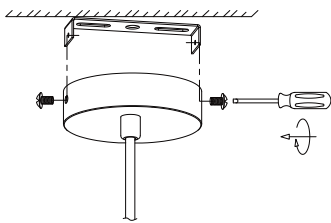

NOVA LUCE

9002667

1

Turn off the general switch

2

Align, mark, drill holes
& Apply the screws

3

Connect the wires

4

Apply the side screws

5

Apply the bulb

6

Turn on the general switch