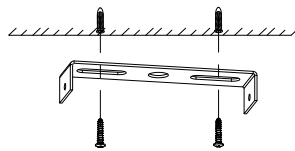

NOVA LUCE

9002667

1

Turn off the general switch

2

Align, mark, drill holes
& Apply the screws

3

Connect the wires

4

Apply the side screws

5

Apply the bulb

6

Turn on the general switch