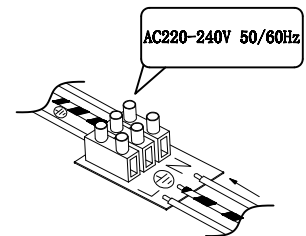

NOVA LUCE

9002667

1

Turn off the general switch

2

Align, mark, drill holes
& Apply the screws

3

Connect the wires

4

Apply the side screws

5

Apply the bulb

6

Turn on the general switch