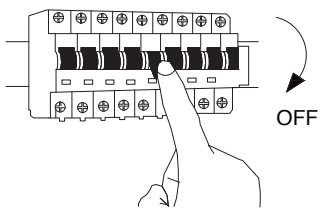

NOVA LUCE

9002667

1

Turn off the general switch

2

Align, mark, drill holes
& Apply the screws

3

Connect the wires

4

Apply the side screws

5

Apply the bulb

6

Turn on the general switch