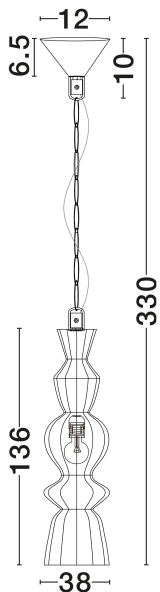

NOVA LUCE

PRODUCT DATASHEET

Version: 001

PRODUCT PHOTOGRAPH

TECHNICAL DRAWING

GENERAL INFORMATION

Product Code	9586660
Collection	Indoor
Product Category	Suspension
Product Family	Breena
Mounting Location	Ceiling
Application Environment	Indoor
Specifications	N/A

DIMENSION & WEIGHT

LxWxH (cm)	D: 38 H: 330
Cut Out (cm)	N/A
Weight (Kgr)	3.2

MATERIAL & COLOR

Product Color	Black & Sandy Black
Body Material	Rope & Steel

APPLICATION & MOUNTING

Ambient Working Temp.	Max 45°C
Type of Protection	IP20
Dimmable	Yes
Type of Dimming	N/A
Mounting type	Surface
Mounting Depth (cm)	N/A
Led Module Replaceable	Yes
Light Source	E27

Power (Nominal)	1x12W
Input voltage (Nominal)	100-240V
Mains Frequency	50/60Hz

PHOTOMETRICAL DATA

Luminous Flux	N/A
Color Temperature	N/A
Light Color (Designation)	N/A

WARRANTY

Warranty	3 Years
----------	----------------