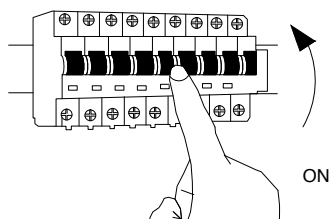

NOVA LUCE

9030603

1. Turn off the general switch

2. Untie side crews & remove lid

3. Install cable & tie up screws to make it stable

4. Insert bulb & apply the lid

5. Turn on the general switch