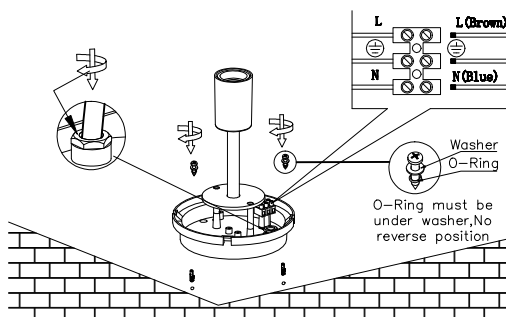

NOVA LUCE

9030603

1. Turn off the general switch

2. Untie side crews & remove lid

3. Install cable & tie up screws to make it stable

4. Insert bulb & apply the lid

5. Turn on the general switch