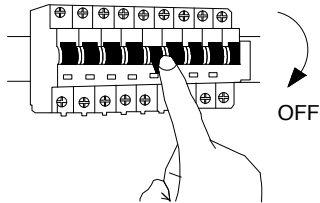

NOVA LUCE

9030603

1. Turn off the general switch

2. Untie side crews & remove lid

3. Install cable & tie up screws to make it stable

4. Insert bulb & apply the lid

5. Turn on the general switch