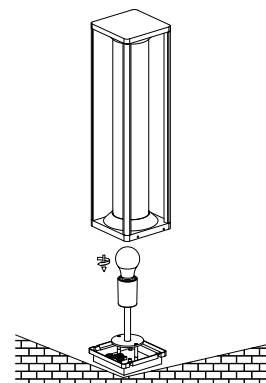

NOVA LUCE

9030603

1. Turn off the general switch

2. Untie side crews & remove lid

3. Install cable & tie up screws to make it stable

4. Insert bulb & apply the lid

5. Turn on the general switch