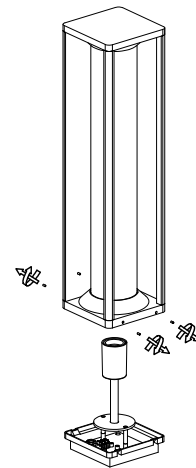

NOVA LUCE

9030603

1. Turn off the general switch

2. Untie side crews & remove lid

3. Install cable & tie up screws to make it stable

4. Insert bulb & apply the lid

5. Turn on the general switch