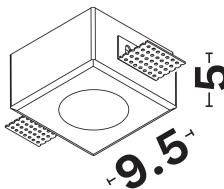

TECHNICAL DRAWING

MATERIAL & COLOR

Product Color	White
Body Material	Gypsum
Cover Material	N/A

APPLICATION & MOUNTING

Ambient Working Temp.	45 C
Type of Protection	IP20
Protection Class IK	N/A
Dimmable	N/A
Type of Dimming (Optional)	N/A
Mounting type	Trimless
Mounting Depth (cm)	Ceiling
Led Module Replaceable	Yes
Light Source	Led Gu10 / Mr16
Adjustable	Yes

COMPATIBLE WITH

— On/Off Driver: N/A

— Triac Driver: N/A

— Dali Driver: N/A

NOVA LUCE S.A

Schimatari Viotias
32009, Greece

+30 22620 58 121
+30 22620 56 743

info@novaluce.com
www.novaluce.com