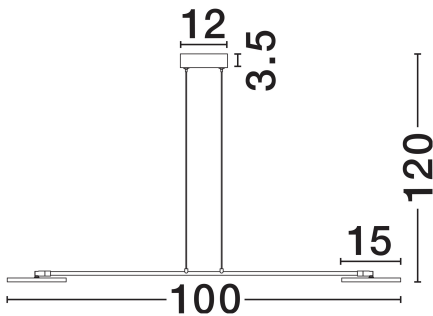

NOVA LUCE

PRODUCT DATASHEET

Version: 001

PRODUCT PHOTOGRAPH

TECHNICAL DRAWING

GENERAL INFORMATION

Product Code	9695253
Collection	Indoor
Product Category	Suspension
Product Family	Scope
Mounting Location	Wall
Application Environment	Indoor
Specifications	N/A

DIMENSION & WEIGHT

LxWxH (cm)	L: 100 W: 26 H: 120
Cut Out (cm)	N/A
Weight (Kgr)	1.44

MATERIAL & COLOR

Product Color	Black & Gold
Body Material	Metal & Acrylic

APPLICATION & MOUNTING

Ambient Working Temp.	Max 45°C
Type of Protection	IP20
Dimmable	No
Type of Dimming	N/A
Mounting type	Surface
Mounting Depth (cm)	N/A
Led Module Replaceable	No
Light Source	LED

Power (Nominal)	18W
Input voltage (Nominal)	220-240V
Mains Frequency	50/60Hz

PHOTOMETRICAL DATA

Luminous Flux	1400lm
Color Temperature	3000K
Light Color (Designation)	Warm White

WARRANTY

Warranty	3 Years
----------	----------------