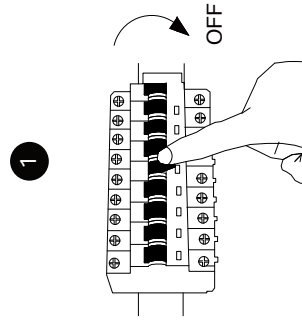

NOVA LUCE

9080121

Turn off the general switch

Turn on the general switch

1. Turn off the general switch
2. Apply the product by rotating
3. Drill holes apply plastic anchors with screws
 4. Connect wires
 5. Apply side screws
6. Turn on the general switch