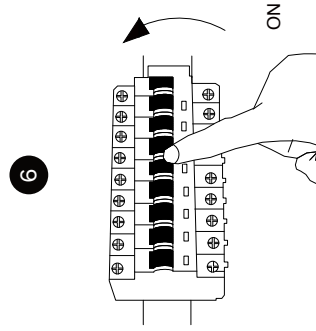

NOVA LUCE

9080121

Turn off the general switch

Turn on the general switch

1. Turn off the general switch
2. Apply the product by rotating
3. Drill holes apply plastic anchors with screws
 4. Connect wires
 5. Apply side screws
6. Turn on the general switch