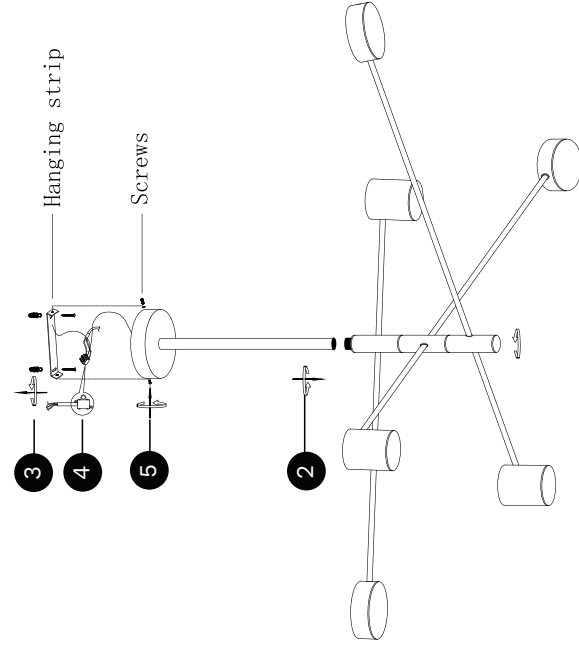

NOVA LUCE

9080121

Turn off the general switch

Turn on the general switch

1. Turn off the general switch
2. Apply the product by rotating
3. Drill holes apply plastic anchors with screws
 4. Connect wires
 5. Apply side screws
6. Turn on the general switch