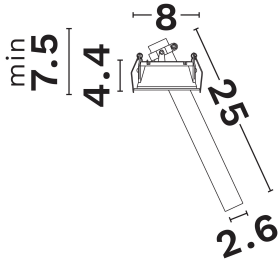

NOVA LUCE

PRODUCT DATASHEET

Version: 001

PRODUCT PHOTOGRAPH

TECHNICAL DRAWING

COMPATIBLE WITH

— On/Off Driver: Included

— Triac Driver: 9844008

LxWxH (cm)	D:2.6 H:25 cm
Cut out (cm)	8,5
Weight (Kgr)	N/A

MATERIAL & COLOR

Product Color	Black
Body Material	Aluminium
Cover Material	N/A

APPLICATION & MOUNTING

Ambient Working Temp.	45 C
Type of Protection	IP20
Protection Class IK	IK03
Dimmable	Yes
Type of Dimming (Optional)	Triac/Dali
Mounting type	Recessed
Mounting Depth (cm)	Ceiling
Led Module Replaceable	No
Light Source	Led
Adjustable	Yes