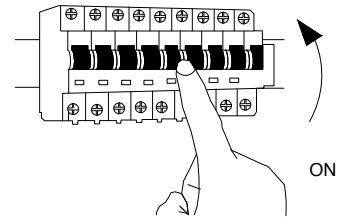

NOVA LUCE

9492740

1

Turn off the general switch

2

Remove the side nuts

3

O-Ring Should be Under washer
No reverse position

4

Connect the wires

5

Apply the side screws

6

Turn on the general switch