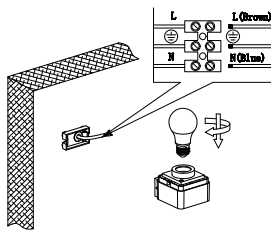

NOVA LUCE

9492740

1

Turn off the general switch

2

Remove the side nuts

3

O-Ring Should be Under washer
No reverse position

4

Connect the wires

5

Apply the side screws

6

Turn on the general switch