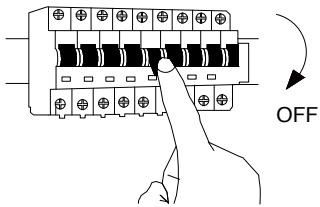

NOVA LUCE

9492740

1

Turn off the general switch

2

Remove the side nuts

3

O-Ring Should be Under washer
No reverse position

4

Connect the wires

5

Apply the side screws

6

Turn on the general switch