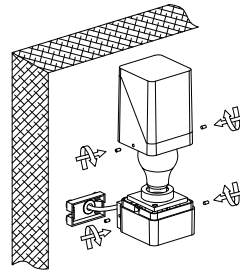

NOVA LUCE

9492740

1

Turn off the general switch

2

Remove the side nuts

3

O-Ring Should be Under washer
No reverse position

4

Connect the wires

5

Apply the side screws

6

Turn on the general switch