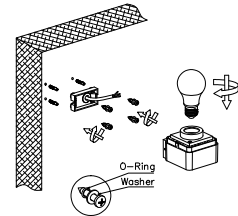

NOVA LUCE

9492740

1

Turn off the general switch

2

Remove the side nuts

3

O-Ring Should be Under washer
No reverse position

4

Connect the wires

5

Apply the side screws

6

Turn on the general switch