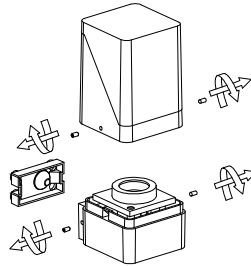

NOVA LUCE

9492740

1

Turn off the general switch

2

Remove the side nuts

3

O-Ring Should be Under washer
No reverse position

4

Connect the wires

5

Apply the side screws

6

Turn on the general switch