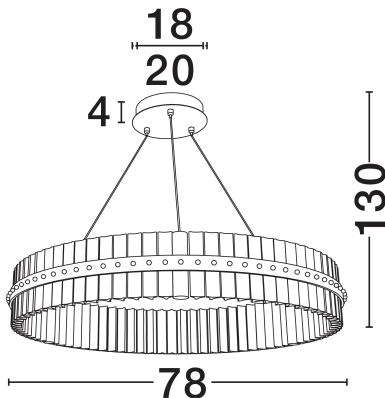

NOVA LUCE

PRODUCT DATASHEET

Version: 001

PRODUCT PHOTOGRAPH

TECHNICAL DRAWING

GENERAL INFORMATION

Product Code	9019734
Collection	Indoor
Product Category	Suspension
Product Family	Kezo
Mounting Location	Wall
Application Environment	Indoor
Specifications	N/A

DIMENSION & WEIGHT

LxWxH (cm)	D: 78 H: 130
Cut Out (cm)	N/A
Weight (Kgr)	9.8

MATERIAL & COLOR

Product Color	Platinum Gold
Body Material	Stainless Steel & Glass

APPLICATION & MOUNTING

Ambient Working Temp.	Max 45°C
Type of Protection	IP20
Dimmable	Yes
Type of Dimming	Triac
Mounting type	Surface
Mounting Depth (cm)	N/A
Led Module Replaceable	No
Light Source	LED

Power (Nominal)	56W
Input voltage (Nominal)	220-240V
Mains Frequency	50/60Hz

PHOTOMETRICAL DATA

Luminous Flux	3360lm
Color Temperature	3500K
Light Color (Designation)	Warm White

WARRANTY

Warranty	3 Years
----------	----------------