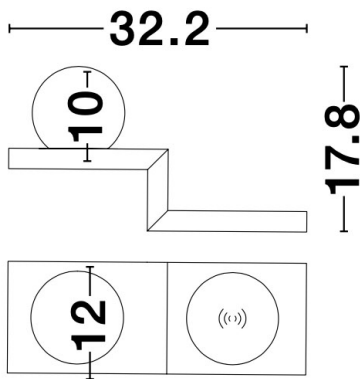

NOVA LUCE

PRODUCT DATASHEET

Version: 001

PRODUCT PHOTOGRAPH

GENERAL INFORMATION

Product Code	9183311
Collection	Decorative
Product Category	Wall
Product Family	Room
Mounting Location	Wall
Application Environment	Indoor

DIMENSION & WEIGHT

LxWxH (cm)	L: 32.2 W: 12 H: 17.8
Cut out (cm)	N/A
Weight (Kgr)	1.4

MATERIAL & COLOR

Product Color	White
Body Material	Aluminium & Glass

TECHNICAL DRAWING

APPLICATION & MOUNTING

Ambient Working Temp.	Max 45 oC
Type of Protection	IP20
Dimmable	No
Type of Dimming (Optional)	N/A
Mounting type	Wall
Mounting Depth (cm)	N/A
Led Module Replaceable	No
Light Source	LED

Power (Nominal)	6W
Input voltage (Nominal)	220-240Vac
Mains Frequency	50/60Hz

PHOTOMETRICAL DATA

Luminous Flux	360 lm
Color Temperature	3000K
Light Color (Designation)	Warm White

WARRANTY

Warranty	3 Years
----------	----------------