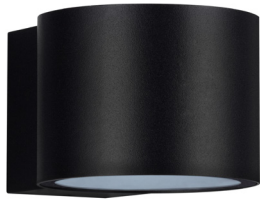

NOVA LUCE

PRODUCT DATASHEET

Version: 001

PRODUCT PHOTOGRAPH

TECHNICAL DRAWING

GENERAL INFORMATION

Product Code	9030801
Collection	Outdoor
Product Category	Wall
Product Family	Beta
Mounting Location	Wall
Application Environment	Outdoor
Specifications	Antisalt Protection

DIMENSION & WEIGHT

LxWxH (cm)	L: 9 W: 11.5 H: 6.8
Cut out (cm)	N/A
Weight (Kgr)	0.45

MATERIAL & COLOR

Product Color	Black
Body Material	Aluminium & Glass

APPLICATION & MOUNTING

Ambient Working Temp.	Max 45 oC
Type of Protection	IP54
Dimmable	No
Type of Dimming (Optional)	N/A
Mounting type	Surface
Mounting Depth (cm)	N/A
Led Module Replaceable	No
Light Source	LED