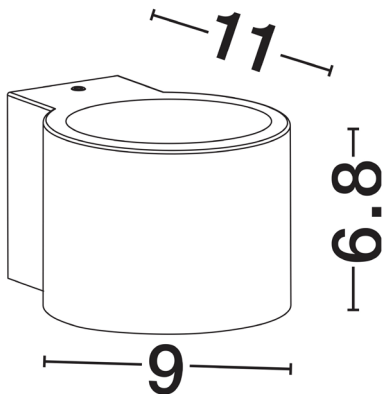

NOVA LUCE

PRODUCT DATASHEET

Version: 001

PRODUCT PHOTOGRAPH

TECHNICAL DRAWING

GENERAL INFORMATION

Product Code	9030801
Collection	Outdoor
Product Category	Wall
Product Family	Beta
Mounting Location	Wall
Application Environment	Outdoor
Specifications	Antisalt Protection

DIMENSION & WEIGHT

LxWxH (cm)	L: 9 W: 11.5 H: 6.8
Cut out (cm)	N/A
Weight (Kgr)	0.45

MATERIAL & COLOR

Product Color	Black
Body Material	Aluminium & Glass

APPLICATION & MOUNTING

Ambient Working Temp.	Max 45 oC
Type of Protection	IP54
Dimmable	No
Type of Dimming (Optional)	N/A
Mounting type	Surface
Mounting Depth (cm)	N/A
Led Module Replaceable	No
Light Source	LED

Power (Nominal)	13 W
Input voltage (Nominal)	220-240Vac
Mains Frequency	50/60Hz

PHOTOMETRICAL DATA

Luminous Flux	1253 lm
Color Temperature	3000 K
Light Color (Designation)	Warm White

WARRANTY

Warranty	3 Years
----------	----------------