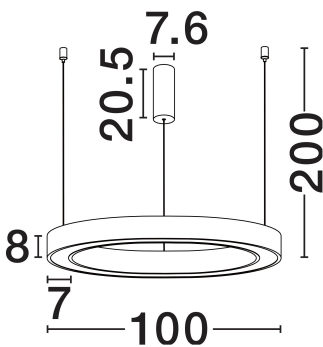

NOVA LUCE

PRODUCT DATASHEET

Version: 001

PRODUCT PHOTOGRAPH

TECHNICAL DRAWING

GENERAL INFORMATION

Product Code	9345646
Collection	Indoor
Product Category	Suspension
Product Family	Morbido
Mounting Location	Wall
Application Environment	Indoor
Specifications	N/A

DIMENSION & WEIGHT

LxWxH (cm)	D1: 100 D2: 86 H: 200
Cut Out (cm)	N/A
Weight (Kgr)	8.1

MATERIAL & COLOR

Product Color	Brass Gold
Body Material	Aluminium & Acrylic

APPLICATION & MOUNTING

Ambient Working Temp.	Max 45°C
Type of Protection	IP20
Dimmable	Yes
Type of Dimming	Triac
Mounting type	Surface
Mounting Depth (cm)	N/A
Led Module Replaceable	No
Light Source	LED

Power (Nominal)	80W
Input voltage (Nominal)	220-240V
Mains Frequency	50/60Hz

PHOTOMETRICAL DATA

Luminous Flux	4373lm
Color Temperature	2700-4000K
Light Color (Designation)	WW - NW

WARRANTY

Warranty	3 Years
----------	----------------