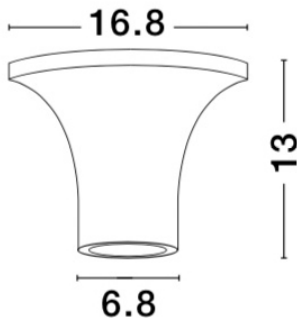

NOVA LUCE

PRODUCT DATASHEET

Version: 001

PRODUCT PHOTOGRAPH

GENERAL INFORMATION

Product Code	61853202
Product Category	Ceiling GU10
Product Family	Orazio
Mounting Location	Ceiling
Application Environment	Indoor

DIMENSION & WEIGHT

LxWxH (cm)	D: 16,8 H: 13
Cut out (cm)	0
Weight (Kgr)	0.862

TECHNICAL DRAWING

MATERIAL & COLOR

Product Color	White
Body Material	Gypsum
Cover Material	N/A

APPLICATION & MOUNTING

Ambient Working Temp.	45 C
Type of Protection	IP20
Protection Class IK	N/A
Dimmable	N/A
Type of Dimming (Optional)	N/A
Mounting type	Surface
Mounting Depth (cm)	Ceiling
Led Module Replaceable	Yes
Light Source	LED GU10 / MR16
Adjustable	No

NOVA LUCE

PRODUCT DATASHEET

Version: 001

ELECTRICAL DATA

Power (Nominal)	max 10 W
Input voltage (Nominal)	N/A
Mains Frequency	50/60Hz
Output voltage	N/A
Output Current	N/A
Power Factor	N/A
Efficiency	N/A
SVM	N/A
Pst	N/A
Class	N/A