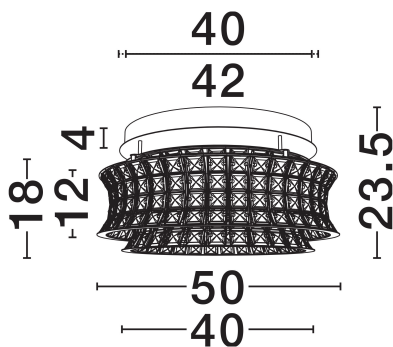

TECHNICAL DRAWING

APPLICATION & MOUNTING

Ambient Working Temp.	Max 45°C
Type of Protection	IP20
Dimmable	Yes
Type of Dimming	Triac
Mounting type	Surface
Mounting Depth (cm)	N/A
Led Module Replaceable	No
Light Source	LED

NOVA LUCE S.A

Schimatari Viotias
32009, Greece

+30 22620 58 121
+30 22620 56 743

info@novaluce.com
www.novaluce.com