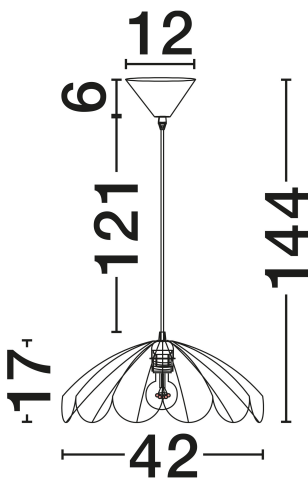

NOVA LUCE

PRODUCT DATASHEET

Version: 001

PRODUCT PHOTOGRAPH

TECHNICAL DRAWING

GENERAL INFORMATION

Product Code	9586800
Collection	Indoor
Product Category	Suspension
Product Family	Flare
Mounting Location	Ceiling
Application Environment	Indoor
Specifications	N/A

DIMENSION & WEIGHT

LxWxH (cm)	D: 42 H: 144
Cut Out (cm)	N/A
Weight (Kgr)	0.9

MATERIAL & COLOR

Product Color	Honey & Black
Body Material	Rattan & Steel

APPLICATION & MOUNTING

Ambient Working Temp.	Max 45°C
Type of Protection	IP20
Dimmable	Yes
Type of Dimming	N/A
Mounting type	Surface
Mounting Depth (cm)	N/A
Led Module Replaceable	Yes
Light Source	E27