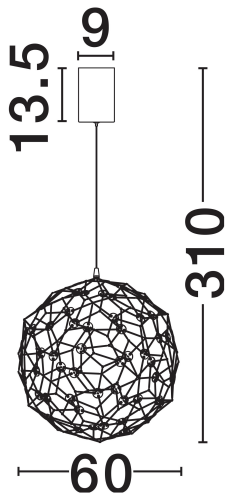

NOVA LUCE

PRODUCT DATASHEET

Version: 001

PRODUCT PHOTOGRAPH

TECHNICAL DRAWING

GENERAL INFORMATION

Product Code	9186001
Collection	Indoor
Product Category	Suspension
Product Family	Sole
Mounting Location	Wall
Application Environment	Indoor
Specifications	N/A

DIMENSION & WEIGHT

LxWxH (cm)	D: 60 H: 310
Cut Out (cm)	N/A
Weight (Kgr)	1.7

MATERIAL & COLOR

Product Color	Gold
Body Material	Cooper

APPLICATION & MOUNTING

Ambient Working Temp.	Max 45°C
Type of Protection	IP20
Dimmable	No
Type of Dimming	N/A
Mounting type	Surface
Mounting Depth (cm)	N/A
Led Module Replaceable	No
Light Source	LED

Power (Nominal)	21W
Input voltage (Nominal)	220-240V
Mains Frequency	50/60Hz

PHOTOMETRICAL DATA

Luminous Flux	2403lm
Color Temperature	3000K
Light Color (Designation)	Warm White

WARRANTY

Warranty	3 Years
----------	----------------