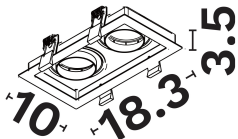

NOVA LUCE

PRODUCT DATASHEET

Version: 001

PRODUCT PHOTOGRAPH

GENERAL INFORMATION

Product Code	9430552
Product Category	Downlights-Gu10
Product Family	Cedi
Mounting Location	Ceiling
Application Environment	Indoor

DIMENSION & WEIGHT

LxWxH (cm)	18.3 W: 10 H: 3.8 cm
Cut out (cm)	9,5 X 18
Weight (Kgr)	N/A

TECHNICAL DRAWING

MATERIAL & COLOR

Product Color	Black
Body Material	Aluminium
Cover Material	N/A

APPLICATION & MOUNTING