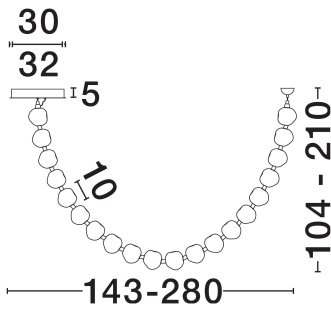

TECHNICAL DRAWING

GENERAL INFORMATION

Product Code	9186812
Collection	Indoor
Product Category	Suspension
Product Family	Ifos
Mounting Location	Wall
Application Environment	Indoor
Specifications	N/A

DIMENSION & WEIGHT

LxWxH (cm)	L: 280 W: 10
Cut Out (cm)	N/A
Weight (Kgr)	20.96

MATERIAL & COLOR

Product Color	Sandy Black & Chrome
Body Material	Metal & Acrylic

APPLICATION & MOUNTING

Ambient Working Temp.	Max 45°C
Type of Protection	IP20
Dimmable	Yes
Type of Dimming	Triac
Mounting type	Surface
Mounting Depth (cm)	N/A
Led Module Replaceable	No
Light Source	LED

NOVA LUCE S.A

Schimatari Viotias
32009, Greece

+30 22620 58 121
+30 22620 56 743

info@novaluce.com
www.novaluce.com