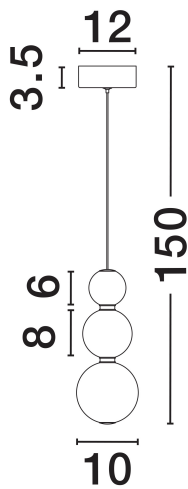

NOVA LUCE

PRODUCT DATASHEET

Version: 001

PRODUCT PHOTOGRAPH

TECHNICAL DRAWING

GENERAL INFORMATION

Product Code	9186918
Collection	Indoor
Product Category	Suspension
Product Family	Perla
Mounting Location	Wall
Application Environment	Indoor
Specifications	N/A

DIMENSION & WEIGHT

LxWxH (cm)	D: 10 H: 150
Cut Out (cm)	N/A
Weight (Kgr)	0.7

MATERIAL & COLOR

Product Color	Chrome & Opal
Body Material	Metal & Glass

APPLICATION & MOUNTING

Ambient Working Temp.	Max 45°C
Type of Protection	IP20
Dimmable	Yes
Type of Dimming	Triac
Mounting type	Surface
Mounting Depth (cm)	N/A
Led Module Replaceable	No
Light Source	LED

Power (Nominal)	11W
Input voltage (Nominal)	220-240V
Mains Frequency	50/60Hz

PHOTOMETRICAL DATA

Luminous Flux	963lm
Color Temperature	3000K
Light Color (Designation)	Warm White

WARRANTY

Warranty	3 Years
----------	----------------