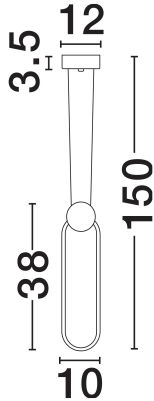

NOVA LUCE

PRODUCT DATASHEET

Version: 001

PRODUCT PHOTOGRAPH

TECHNICAL DRAWING

GENERAL INFORMATION

Product Code	9080132
Collection	Indoor
Product Category	Suspension
Product Family	Wiro
Mounting Location	Wall
Application Environment	Indoor
Specifications	N/A

DIMENSION & WEIGHT

LxWxH (cm)	L: 10 W: 1 H1: 38 H2: 150
Cut Out (cm)	N/A
Weight (Kgr)	0.6

MATERIAL & COLOR

Product Color	Sandy Black
Body Material	Aluminium & Acrylic

APPLICATION & MOUNTING

Ambient Working Temp.	Max 45°C
Type of Protection	IP20
Dimmable	No
Type of Dimming	N/A
Mounting type	Surface
Mounting Depth (cm)	N/A
Led Module Replaceable	No
Light Source	LED

Power (Nominal)	11W
Input voltage (Nominal)	220-240V
Mains Frequency	50/60Hz

PHOTOMETRICAL DATA

Luminous Flux	770lm
Color Temperature	3000K
Light Color (Designation)	Warm White

WARRANTY

Warranty	3 Years
----------	----------------