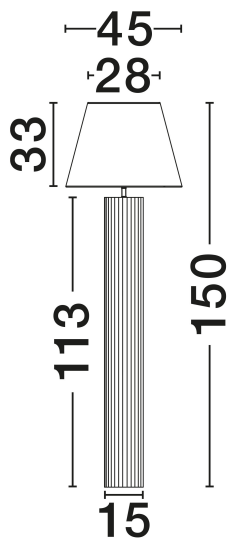

NOVA LUCE

PRODUCT DATASHEET

Version: 001

PRODUCT PHOTOGRAPH

TECHNICAL DRAWING

GENERAL INFORMATION

Product Code	9001075
Collection	Indoor
Product Category	Floor
Product Family	Bacco
Mounting Location	Floor
Application Environment	Indoor
Specifications	N/A

DIMENSION & WEIGHT

LxWxH (cm)	D: 45 H: 150
Cut Out (cm)	N/A
Weight (Kgr)	11.7

MATERIAL & COLOR

Product Color	White
Body Material	Stone

APPLICATION & MOUNTING

Ambient Working Temp.	Max 45°C
Type of Protection	IP20
Dimmable	Yes
Type of Dimming	N/A
Mounting type	Surface
Mounting Depth (cm)	N/A
Led Module Replaceable	Yes
Light Source	E27

Power (Nominal)	1x12W
Input voltage (Nominal)	100-240V
Mains Frequency	50/60Hz

PHOTOMETRICAL DATA

Luminous Flux	N/A
Color Temperature	N/A
Light Color (Designation)	N/A

WARRANTY

Warranty	3 Years
----------	----------------