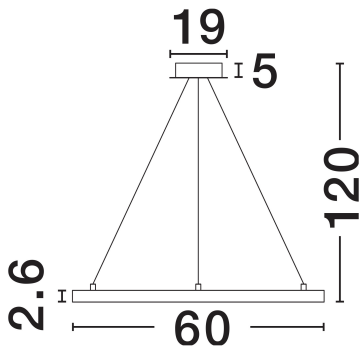

NOVA LUCE

PRODUCT DATASHEET

Version: 001

PRODUCT PHOTOGRAPH

TECHNICAL DRAWING

GENERAL INFORMATION

Product Code	9172863
Collection	Indoor
Product Category	Suspension
Product Family	Empatia
Mounting Location	Wall
Application Environment	Indoor
Specifications	N/A

DIMENSION & WEIGHT

LxWxH (cm)	D: 60 H: 120
Cut Out (cm)	N/A
Weight (Kgr)	2.2

MATERIAL & COLOR

Product Color	Brass Gold
Body Material	Aluminium & Acrylic

APPLICATION & MOUNTING

Ambient Working Temp.	Max 45°C
Type of Protection	IP20
Dimmable	Yes
Type of Dimming	Triac
Mounting type	Surface
Mounting Depth (cm)	N/A
Led Module Replaceable	No
Light Source	LED

Power (Nominal)	35W
Input voltage (Nominal)	220-240V
Mains Frequency	50/60Hz

PHOTOMETRICAL DATA

Luminous Flux	932lm
Color Temperature	3000K
Light Color (Designation)	Warm White

WARRANTY

Warranty	3 Years
----------	----------------