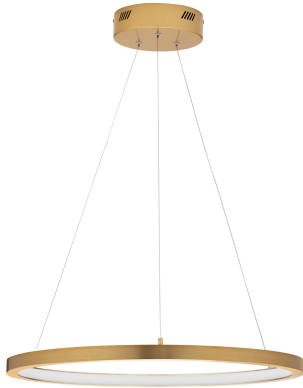

NOVA LUCE

PRODUCT DATASHEET

Version: 001

PRODUCT PHOTOGRAPH

TECHNICAL DRAWING

GENERAL INFORMATION

Product Code	9172863
Collection	Indoor
Product Category	Suspension
Product Family	Empatia
Mounting Location	Wall
Application Environment	Indoor
Specifications	N/A

DIMENSION & WEIGHT

LxWxH (cm)	D: 60 H: 120
Cut Out (cm)	N/A
Weight (Kgr)	2.2

MATERIAL & COLOR

Product Color	Brass Gold
Body Material	Aluminium & Acrylic

APPLICATION & MOUNTING

Ambient Working Temp.	Max 45°C
Type of Protection	IP20
Dimmable	Yes
Type of Dimming	Triac
Mounting type	Surface
Mounting Depth (cm)	N/A
Led Module Replaceable	No
Light Source	LED

Power (Nominal)	35W
Input voltage (Nominal)	220-240V
Mains Frequency	50/60Hz

PHOTOMETRICAL DATA

Luminous Flux	932lm
Color Temperature	3000K
Light Color (Designation)	Warm White

WARRANTY

Warranty	3 Years
----------	----------------