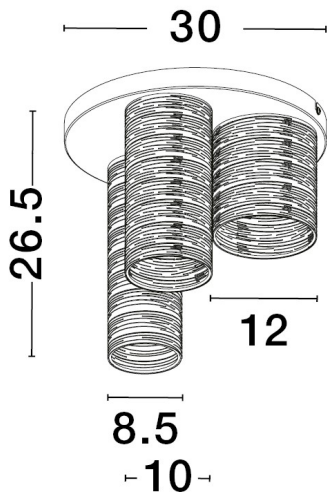

NOVA LUCE

PRODUCT DATASHEET

Version: 001

PRODUCT PHOTOGRAPH

TECHNICAL DRAWING

GENERAL INFORMATION

Product Code	9555811
Collection	Decorative
Product Category	Ceiling
Product Family	Zane
Mounting Location	Ceiling
Application Environment	Indoor

DIMENSION & WEIGHT

LxWxH (cm)	D: 30 H: 26,5
Cut out (cm)	N/A
Weight (Kgr)	1.3

MATERIAL & COLOR

Product Color	Black/White
Body Material	Metal

APPLICATION & MOUNTING

Ambient Working Temp.	Max 45 oC
Type of Protection	IP20
Dimmable	Depends on the lamp
Type of Dimming (Optional)	N/A
Mounting type	Ceiling
Mounting Depth (cm)	N/A
Led Module Replaceable	Yes
Light Source	LED E14

Power (Nominal)	Depends on the lamp
Input voltage (Nominal)	220-240Vac
Mains Frequency	50/60Hz

PHOTOMETRICAL DATA

Luminous Flux	Depends on the lamp
Color Temperature	Depends on the lamp
Light Color (Designation)	N/A