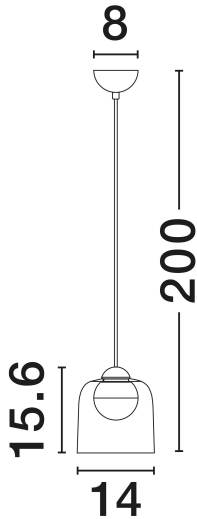

NOVA LUCE

PRODUCT DATASHEET

Version: 001

PRODUCT PHOTOGRAPH

TECHNICAL DRAWING

GENERAL INFORMATION

Product Code	9695271
Collection	Indoor
Product Category	Suspension
Product Family	Dione
Mounting Location	Ceiling
Application Environment	Indoor
Specifications	N/A

DIMENSION & WEIGHT

LxWxH (cm)	D: 14 H: 200
Cut Out (cm)	N/A
Weight (Kgr)	0.8

MATERIAL & COLOR

Product Color	Sandy Black & Smokey
Body Material	Carbon Steel, Aluminium & Acrylic

APPLICATION & MOUNTING

Ambient Working Temp.	Max 45°C
Type of Protection	IP20
Dimmable	No
Type of Dimming	N/A
Mounting type	Surface
Mounting Depth (cm)	N/A
Led Module Replaceable	No
Light Source	LED

Power (Nominal)	5W
Input voltage (Nominal)	220-240V
Mains Frequency	50/60Hz

PHOTOMETRICAL DATA

Luminous Flux	205lm
Color Temperature	3000K
Light Color (Designation)	Warm White

WARRANTY

Warranty	3 Years
----------	----------------