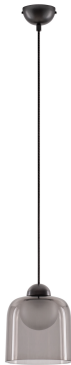

NOVA LUCE

PRODUCT DATASHEET

Version: 001

PRODUCT PHOTOGRAPH

TECHNICAL DRAWING

GENERAL INFORMATION

Product Code	9695271
Collection	Indoor
Product Category	Suspension
Product Family	Dione
Mounting Location	Ceiling
Application Environment	Indoor
Specifications	N/A

DIMENSION & WEIGHT

LxWxH (cm)	D: 14 H: 200
Cut Out (cm)	N/A
Weight (Kgr)	0.8

MATERIAL & COLOR

Product Color	Sandy Black & Smokey
Body Material	Carbon Steel, Aluminium & Acrylic

APPLICATION & MOUNTING

Ambient Working Temp.	Max 45°C
Type of Protection	IP20
Dimmable	No
Type of Dimming	N/A
Mounting type	Surface
Mounting Depth (cm)	N/A
Led Module Replaceable	No
Light Source	LED

Power (Nominal)	5W
Input voltage (Nominal)	220-240V
Mains Frequency	50/60Hz

PHOTOMETRICAL DATA

Luminous Flux	205lm
Color Temperature	3000K
Light Color (Designation)	Warm White

WARRANTY

Warranty	3 Years
----------	----------------